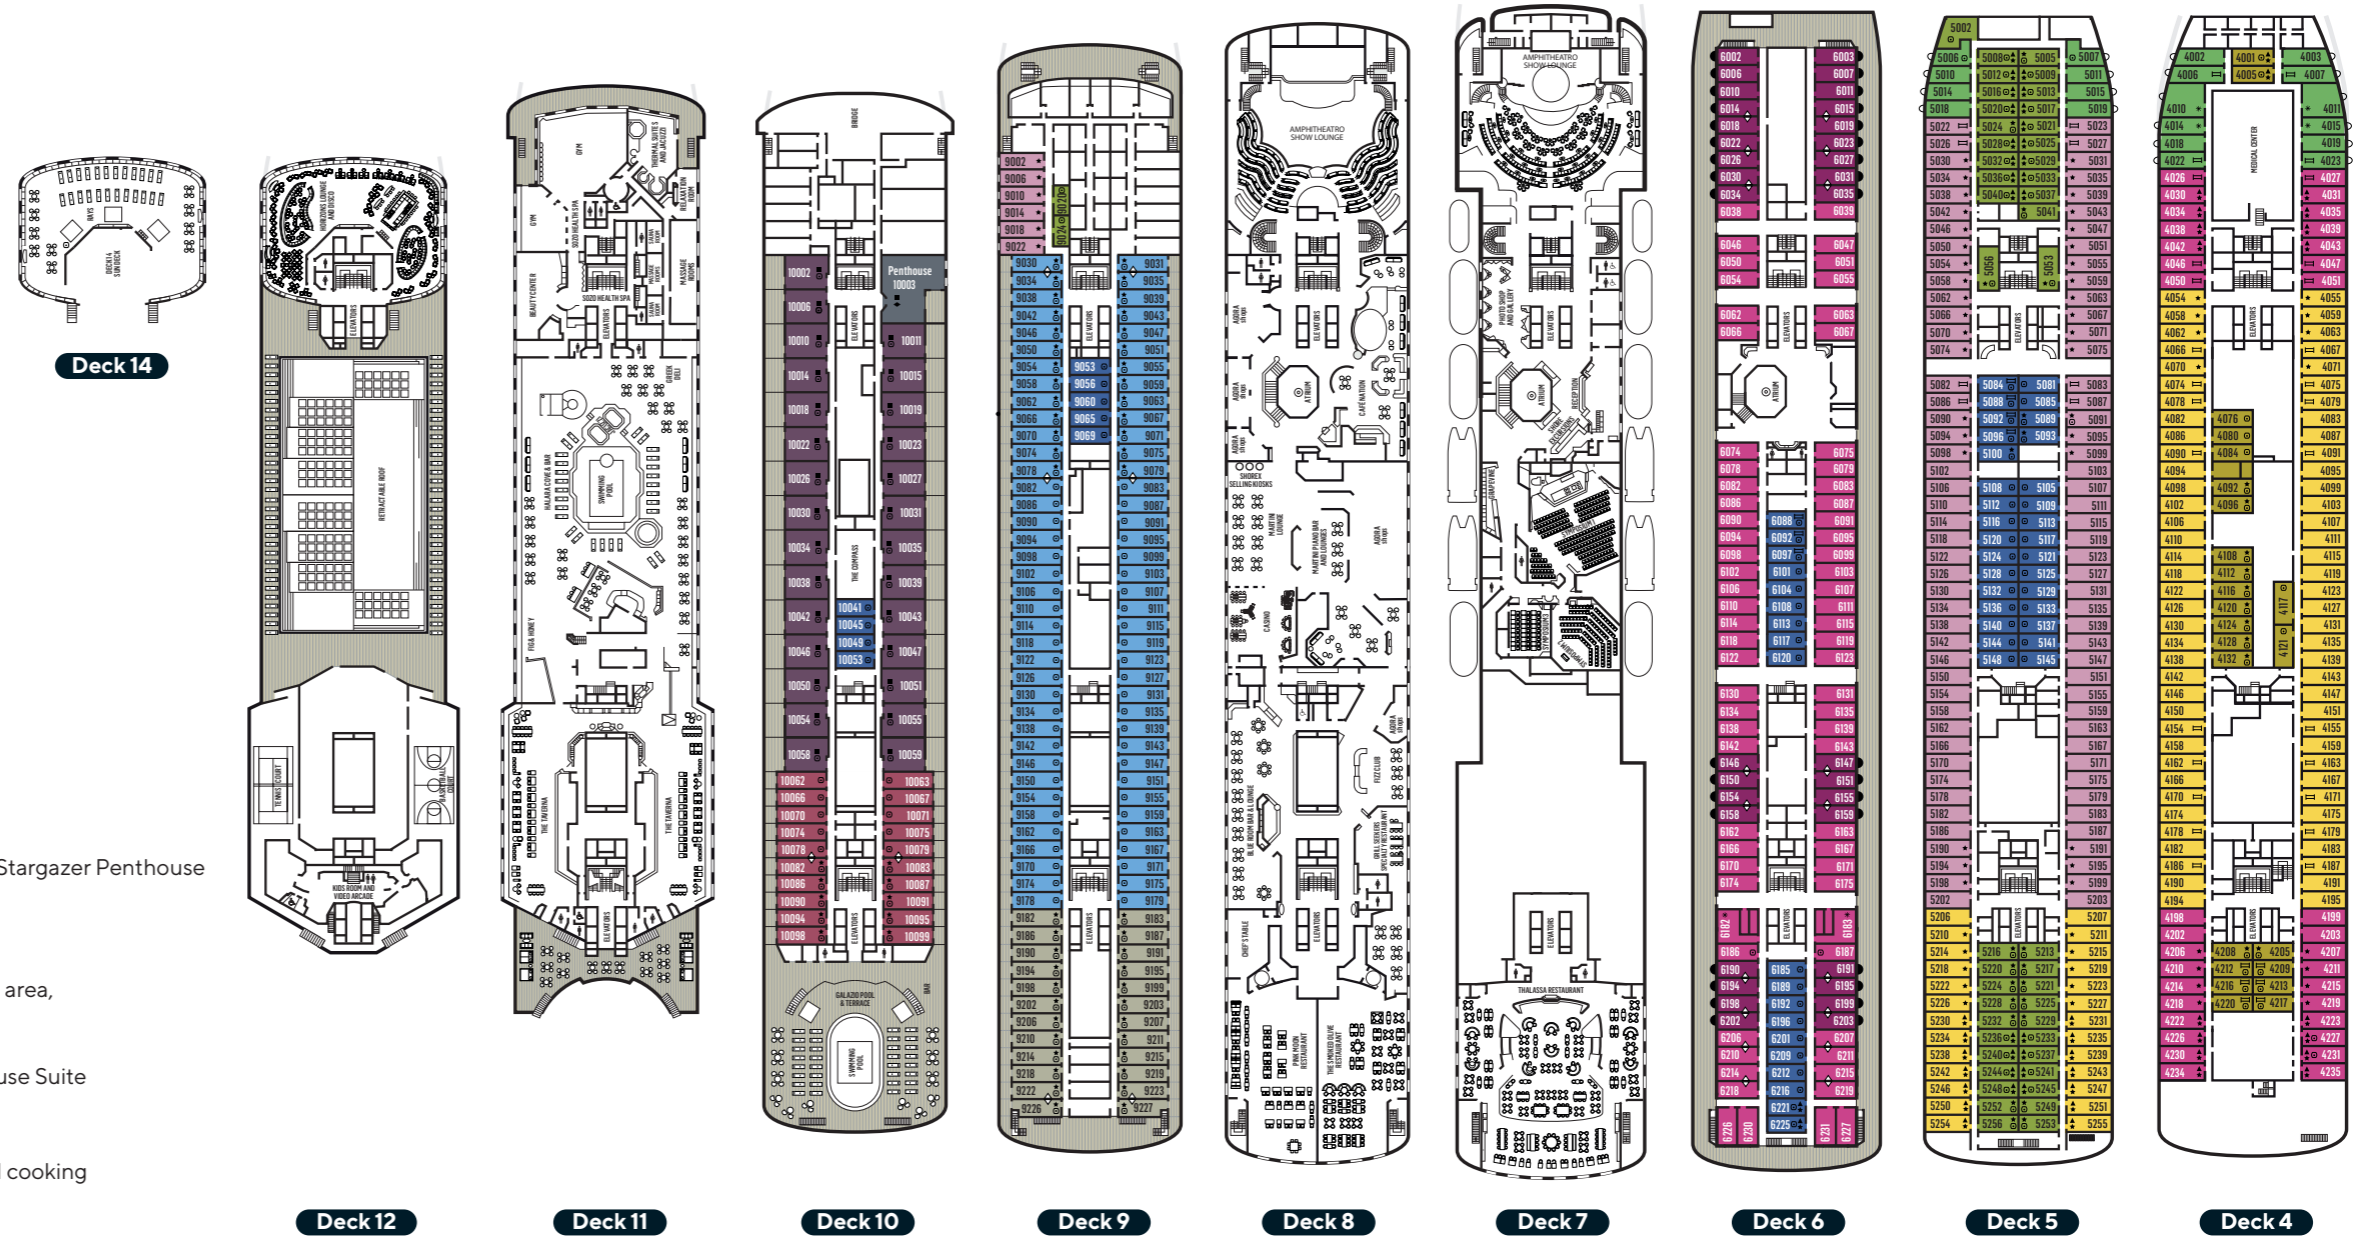

Length 219,30 m
Tonnage 55,877 grt
Flag Bermuda

Deckplans and stateroom layouts are given purely as a guide. Size and layout may vary within the same category.

Category	Deck	Description	Number of staterooms
Interior Cosmos cabins			
IA	4	2 lower beds, 1 upper bed, 1 single or double sofa with bunk beds, bathroom with shower	24
IB	5/9	2 lower beds, 1 upper bed, 1 single sofa, bathroom with shower	46
IC	5/6/9/10	2 lower beds, 1 upper bed, 1 single or double sofa with bunk beds, bathroom with shower	59
Exterior Cosmos cabins			
XA	4/5	2 lower beds, double bed sofa with bunk beds, bathroom with shower or bathtub	20
XBO	6	2 lower beds, bathroom with bathtub (obstructed view)	34
XB	4/6	2 lower beds, 1 upper bed, 1 single or double sofa with bunk beds, bathroom with shower or bathtub	104
XC	4/5	2 lower beds, 1 upper bed, 1 single or double sofa with bunk beds, bathroom with bathtub	98
XD	5/9	2 lower beds, 1 single or double sofa with bunk beds, bathroom with bathtub	96
Dream suites			
SJA Junior Dream Suites	9	2 lower beds, single sofa bed, bathroom with shower	24
SJB Junior Dream Suites	9	2 lower beds, single sofa bed, bathroom with shower	76
SJC Junior Dream Suites	10	2 lower beds, single sofa bed, bathroom with shower	20
SG Grand Dream Suites	10	2 lower beds, double sofa bed, bathroom with shower	28
SP The Stargazer Suite	10	1 double bed, double sofa bed, bathroom with shower and jacuzzi bathtub	1